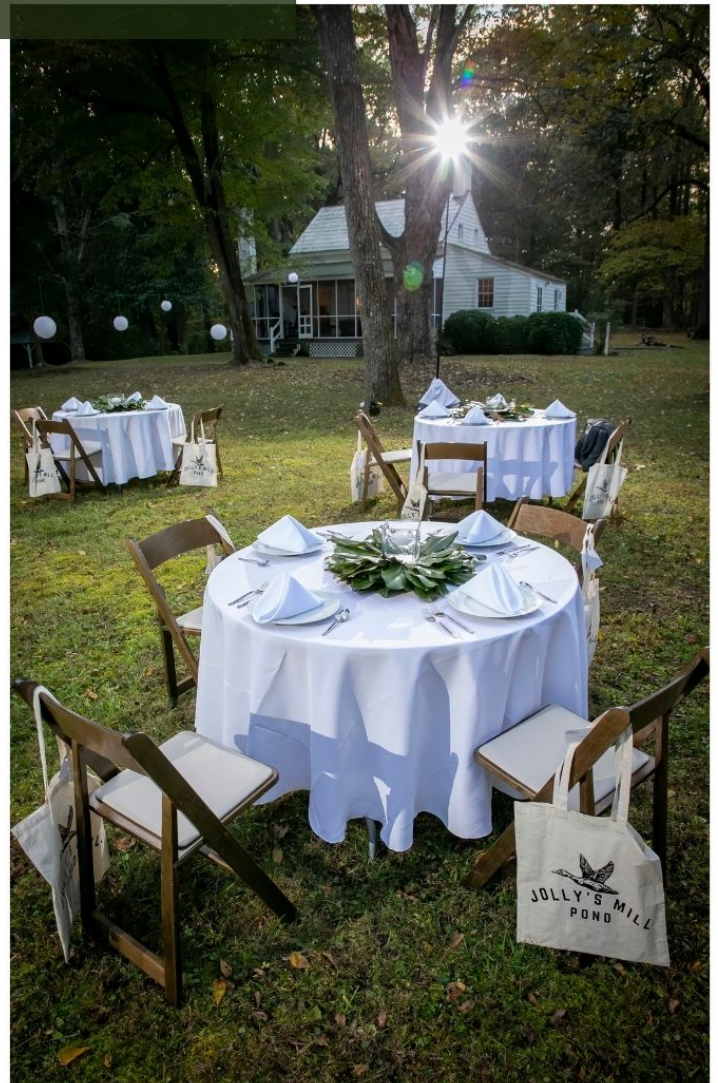

Catered Rental

- Basic Rental amenities plus
- Catered lunch under a tent
- Tables
- Chairs
- Linens

$4,000

Angi Kane
646-296-7160

More Information:
<https://jollysmillpond.com/jmp-events>